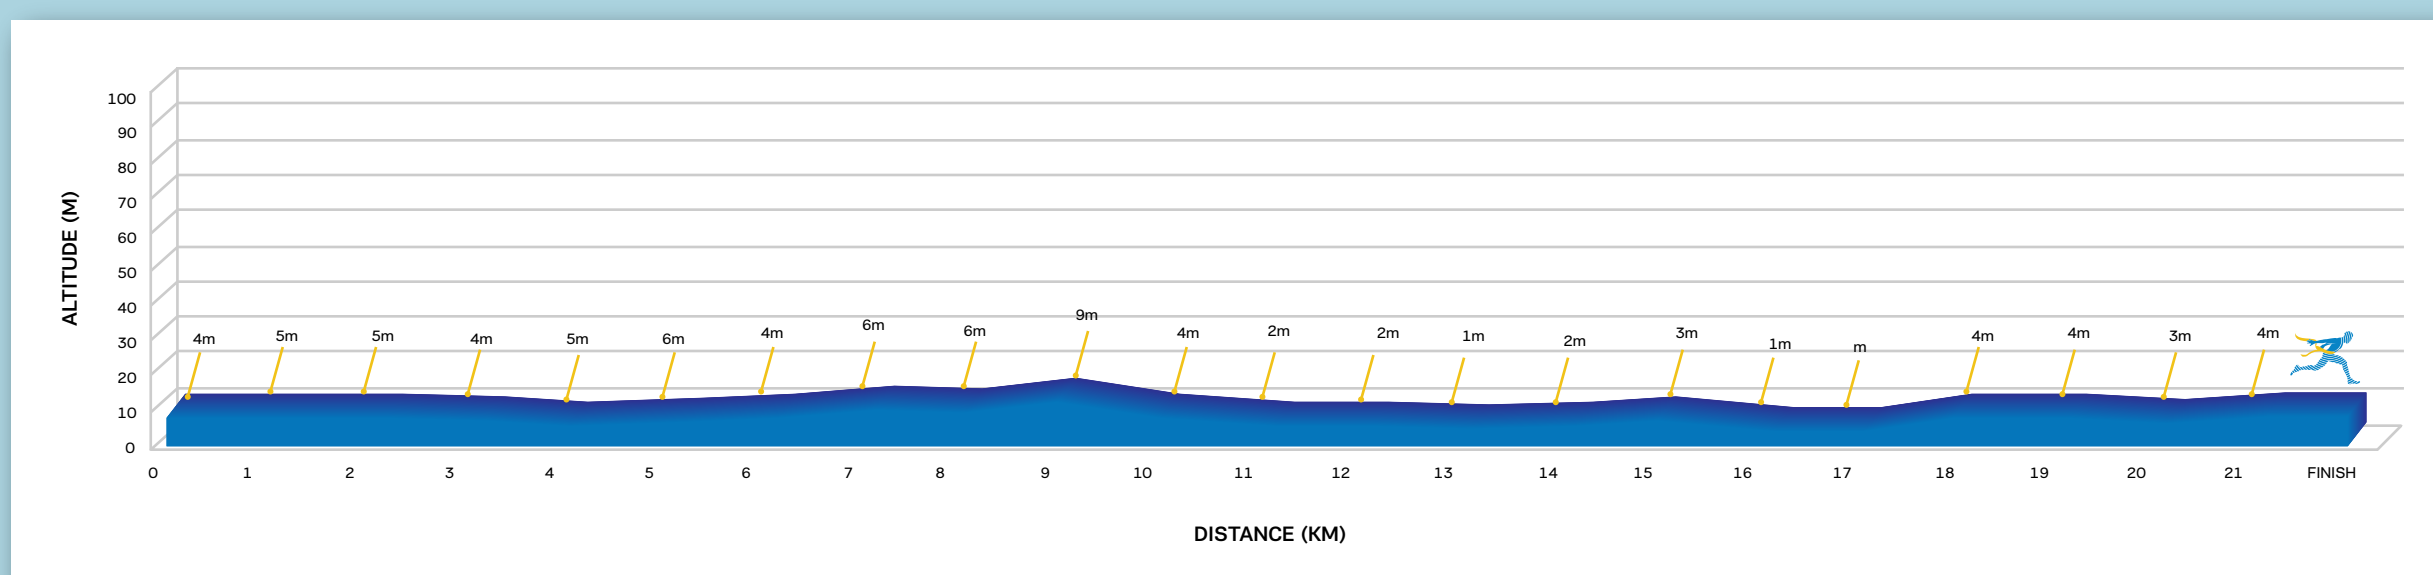

Half Marathon

**RADISSON BLU
LARNAKA
INTERNATIONAL
MARATHON**
One Step, One Dream

Half Marathon Route Altitude Diagram

-  **START-FINISH**
-  **TIMING**
-  **WATER**
-  **TOILETS**
-  **ISOTONIC DRINK**
-  **SOFT DRINK**
-  **BANANAS**
-  **MEDICAL SERVICES**