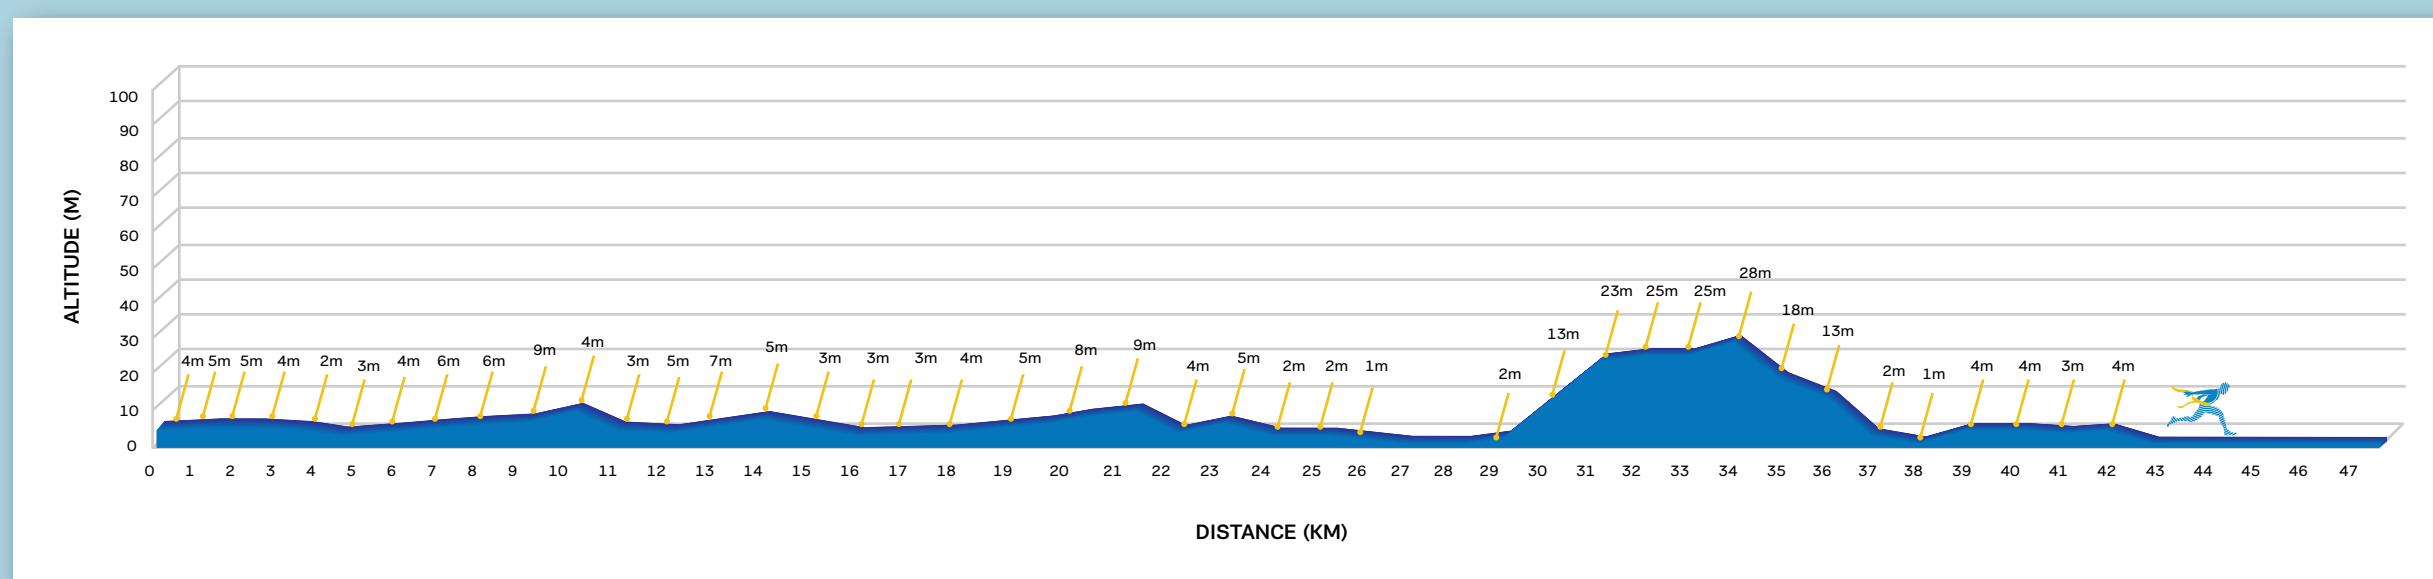

Marathon Race

**RADISSON BLU
LARNAKA
INTERNATIONAL
MARATHON**
One Step, One Dream

Marathon Route Altitude Diagram

- START-FINISH
- BANANAS
- MARATHON 1ST SECTION ROUTE
- MARATHON 2ND SECTION ROUTE
- WATER
- SOFT DRINK
- ISOTONIC DRINK
- MEDICAL SERVICES
- TIMING
- TOILETS